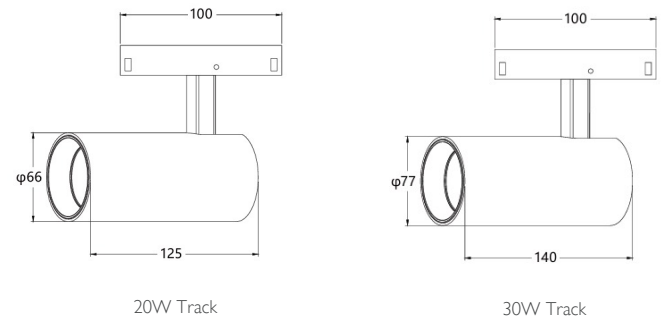

Options

Body colours	Black / White
Control	ActivWhite
Adjustability	Beam angle/CCT/power

*ActivWhite

Parify's lighting system gives you the capability to instantly transform the light of your system from 2700-7000K, using either a switch or a smart device.

Parify Group Ltd Unit 14, The Courtyard, Whitwick Business Park, Stenson Road, Coalville, Leicestershire, LE67 4JP

3 Year Guarantee for terms and conditions see www.parifylighting.co.uk

Retail Jeweller UK Jewellery Awards: Finalist Service Provider of the Year 2021
Retail Jeweller: UK Jewellery Awards: Finalist Service Provider of the Year 2019
Leicester Mercury Business Awards: Excellence in Science & Technology 2019
Leicester Mercury Business Awards: Excellence in Innovation 2019
The National Association of Jewellers: Service Provider of the Year 2017

01509 323 111

sales@parify.co.uk

www.parifylighting.co.uk

PARIFY
GROUP