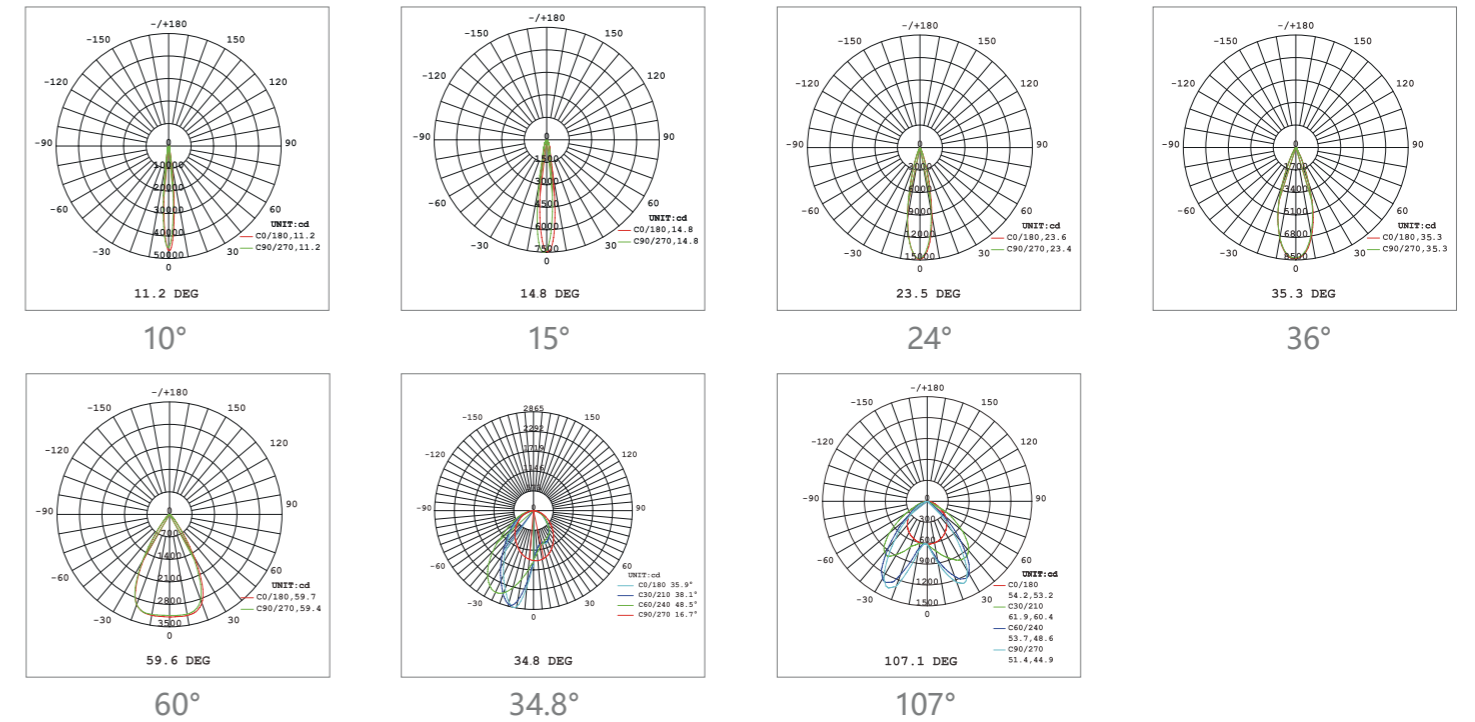

IES (Graphical representation)