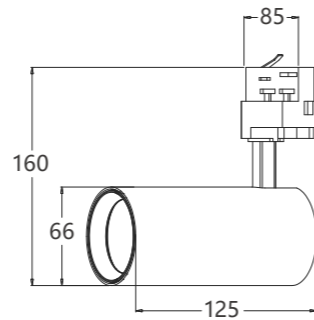

TRAK 15W

LED Power : 12.6W(36vDC 350mA)
 Lamp Consumption : 15W
 Adapter : Powergear 3 phase(4-wire, 6-wire)
 Input voltage : 200-240vAC
 Size : $\phi 66 \times L125$ mm
 CRI : 80/90/97
 SDCM : <3
 Color of frame : white/black/customed

Package

Carton size: 44X29X33cm
 Gross weight: 14.4kg
 (20 pcs/carton)

TRAK 32W

LED Power : 28.8W(36vDC 800mA)
 Lamp Consumption : 32W
 Adapter : Powergear 3 phase(4-wire, 6-wire)
 Input voltage : 200-240vAC
 Size : $\phi 88 \times L150$ mm
 CRI : 80/90/97
 SDCM : <3
 Color of frame : white/black/customed