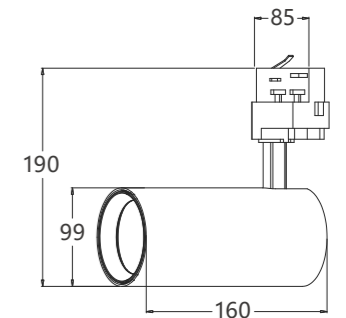

Package

Carton size: 44X29X33cm
 Gross weight: 14.4kg
 (20 pcs/carton)

TRAK 32W

LED Power : 28.8W(36vDC 800mA)
 Lamp Consumption : 32W
 Adapter : Powergear 3 phase(4-wire, 6-wire)
 Input voltage : 200-240vAC
 Size : $\phi 88 \times L150$ mm
 CRI : 80/90/97
 SDCM : <3
 Color of frame : white/black/customed

Package

Carton size: 56X31X33cm
 Gross weight: 15.3kg
 (15 pcs/carton)

TRAK 20W

LED Power : 18W(36vDC 500mA)
 Lamp Consumption : 20W
 Adapter : Powergear 3 phase(4-wire, 6-wire)
 Input voltage : 200-240vAC
 Size : $\phi 77 \times L140$ mm
 CRI : 80/90/97
 SDCM : <3
 Color of frame : white/black/customed

Package

Carton size: 50X30X39cm
 Gross weight: 17.8kg
 (20 pcs/carton)

TRAK 36W

LED Power : 32.4W(36vDC 900mA)
 Lamp Consumption : 36W
 Adapter : Powergear 3 phase(4-wire, 6-wire)
 Input voltage : 200-240vAC
 Size : $\phi 99 \times L160$ mm
 CRI : 80/90/97
 SDCM : <3
 Color of frame : white/black/customed