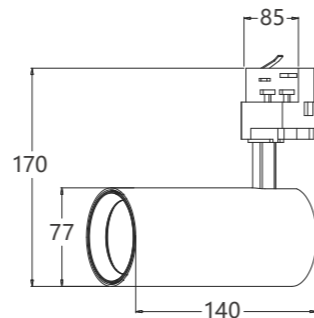

Package

Carton size: 44X29X33cm
 Gross weight: 14.4kg
 (20 pcs/carton)

TRAK 32W

LED Power : 28.8W(36vDC 800mA)
 Lamp Consumption : 32W
 Adapter : Powergear 3 phase(4-wire, 6-wire)
 Input voltage : 200-240vAC
 Size : $\phi 88 \times L150$ mm
 CRI : 80/90/97
 SDCM : <3
 Color of frame : white/black/customed

Package

Carton size: 56X31X33cm
 Gross weight: 15.3kg
 (15 pcs/carton)

TRAK 20W

LED Power : 18W(36vDC 500mA)
 Lamp Consumption : 20W
 Adapter : Powergear 3 phase(4-wire, 6-wire)
 Input voltage : 200-240vAC
 Size : $\phi 77 \times L140$ mm
 CRI : 80/90/97
 SDCM : <3
 Color of frame : white/black/customed