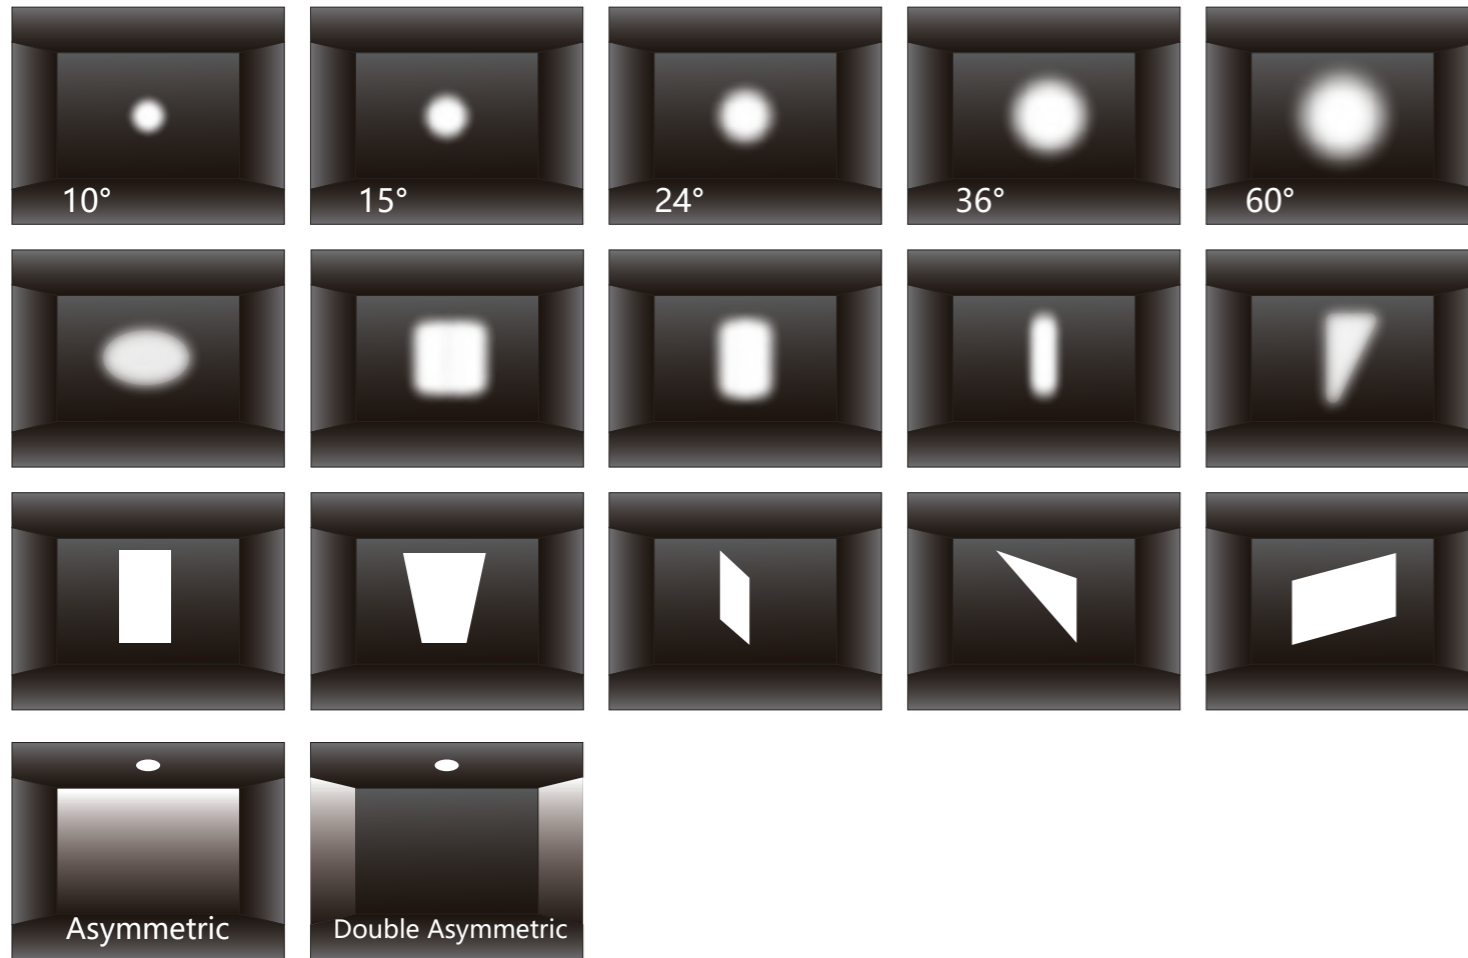

Lighting Distributions

Various optional angles of lighting distribution to meet different lighting requirements