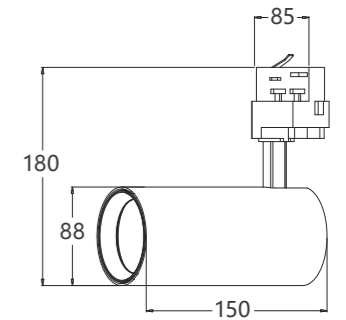

TRAK 15W

LED Power : 12.6W(36vDC 350mA)
 Lamp Consumption : 15W
 Adapter : Powergear 3 phase(4-wire, 6-wire)
 Input voltage : 200-240vAC
 Size : $\phi 66 \times L125$ mm
 CRI : 80/90/97
 SDCM : <3
 Color of frame : white/black/customed

Package

Carton size: 44X29X33cm
 Gross weight: 14.4kg
 (20 pcs/carton)

TRAK 32W

LED Power : 28.8W(36vDC 800mA)
 Lamp Consumption : 32W
 Adapter : Powergear 3 phase(4-wire, 6-wire)
 Input voltage : 200-240vAC
 Size : $\phi 88 \times L150$ mm
 CRI : 80/90/97
 SDCM : <3
 Color of frame : white/black/customed

Package

Carton size: 56X31X33cm
 Gross weight: 15.3kg
 (15 pcs/carton)

TRAK 20W

LED Power : 18W(36vDC 500mA)
 Lamp Consumption : 20W
 Adapter : Powergear 3 phase(4-wire, 6-wire)
 Input voltage : 200-240vAC
 Size : $\phi 77 \times L140$ mm
 CRI : 80/90/97
 SDCM : <3
 Color of frame : white/black/customed