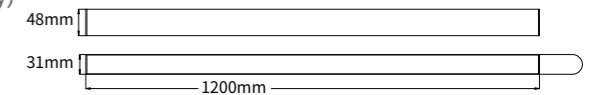

LT40W

LED Power : 36W(36vDC 1000mA)
Lamp Consumption : 40W
Adapter : 3 phase(4-way, 6-way)
Input voltage : 200-240vAC
Size : L1200*W31*H48mm
CRI : 80/90
Beam angle : 90°
UGR : 22