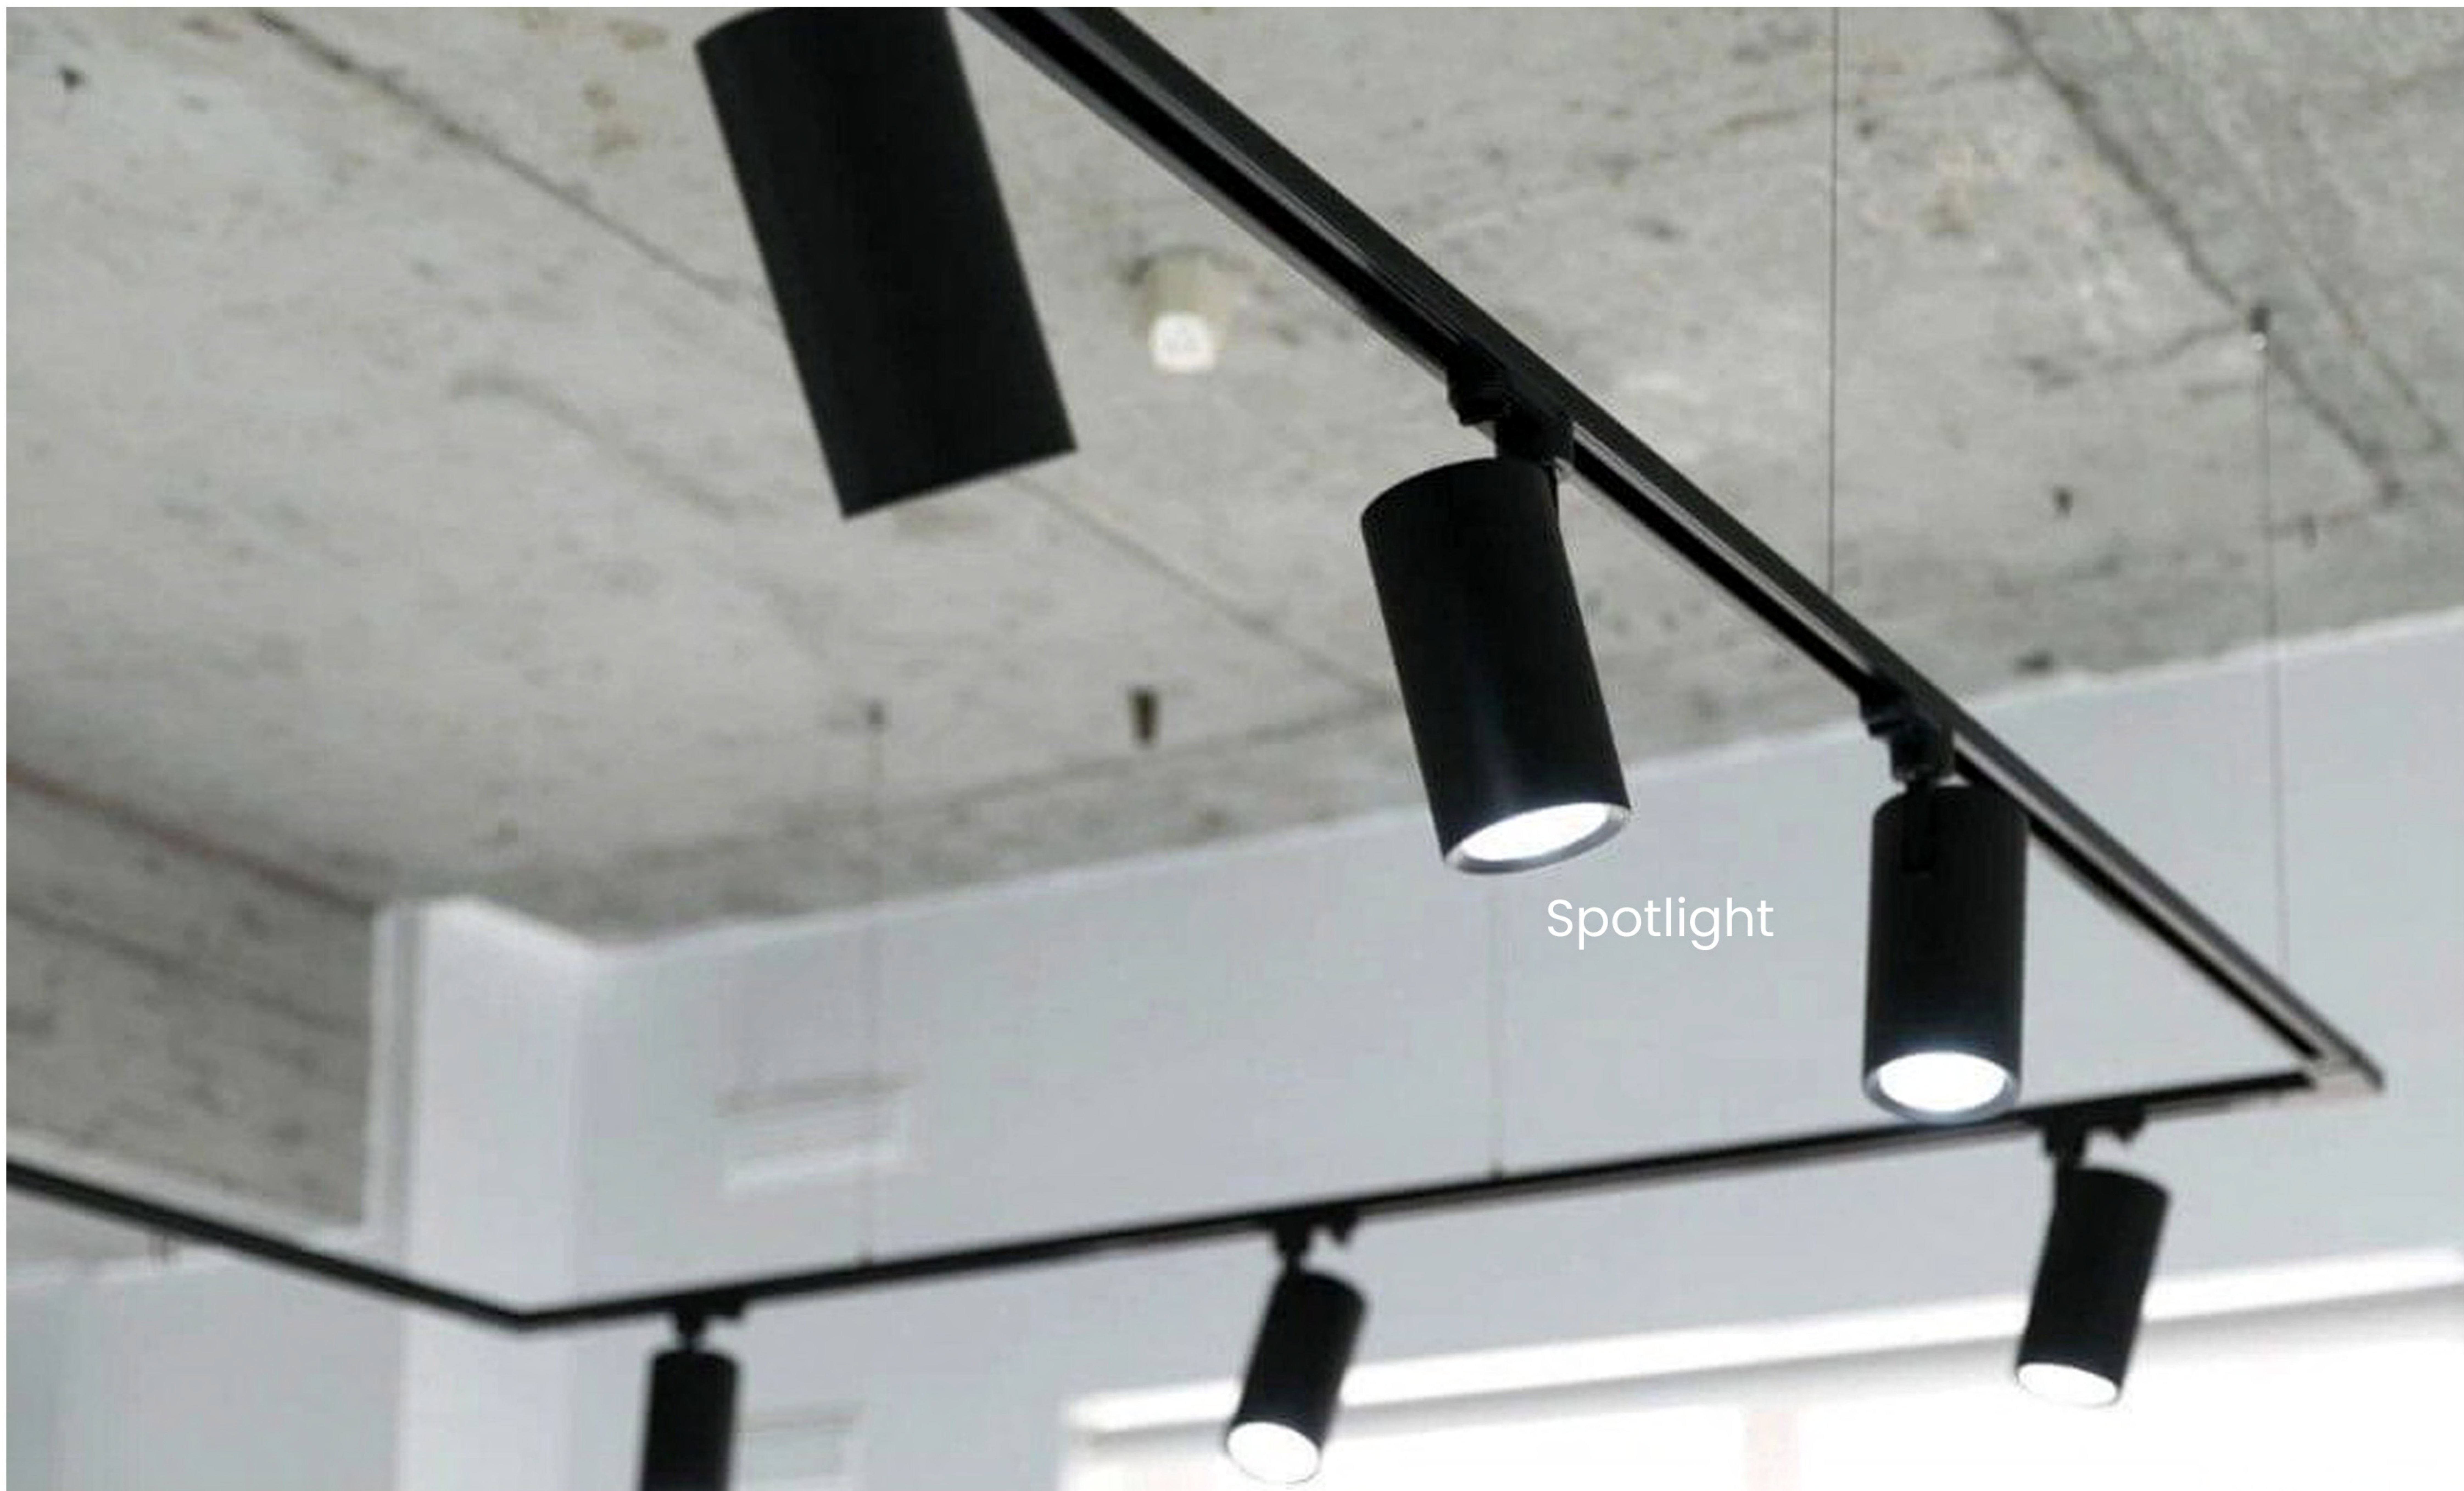

Spotlight

3 Year Guarantee for terms and conditions see www.parifylighting.co.uk
Retail Jeweller UK Jewellery Awards: Finalist Service Provider of the Year 2021
Retail Jeweller: UK Jewellery Awards: Finalist Service Provider of the Year 2019
Leicester Mercury Business Awards: Excellence in Science & Technology 2019
Leicester Mercury Business Awards: Excellence in Innovation 2019
The National Association of Jewellers: Service Provider of the Year 2017

Parify Group Ltd

Unit 14, The Courtyard, Stenson Road, Coalville, Leicestershire, LE67 4JP
t: 01509 323 111 e: sales@parify.co.uk w: parifylighting.co.uk

PARIFY
LIGHTING