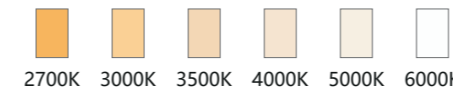

Dimmable

TRIAC / 0-10V / DALI