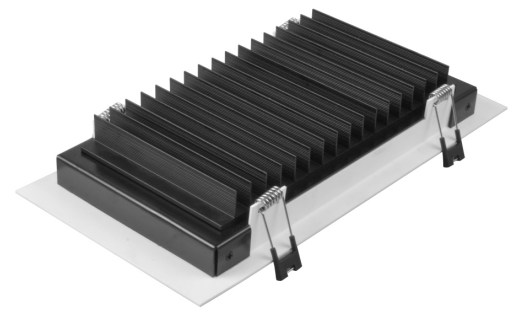

Specifications

CCT's Available	3000-6000K variable
Voltage	100-277vAC
Dimmability	Smartlight Control
Beam Angles	30/45 degree
CRI	90 (2800-3400lm)
Certification	CE/ROHS
Driver	Propriety