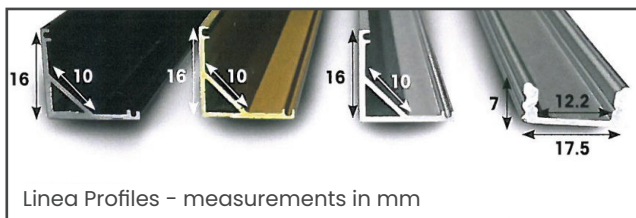

## LINEA

### Key Features

- High Power
- Custom Lengths
- Colour Options

Parify's unique solution to providing high levels of balanced discreet lighting in showcases is bespoke Linea profiles.

Linea is a unique blend of attractive aluminium heat-sink profiles and high output LED's. The Linea range of bespoke, made to measure LED lighting strips provides high levels of light in a dimmable (by demand), unit which is mountable either by clips or by 3M's renowned VHB linear adhesive.

Linea Profiles - measurements in mm