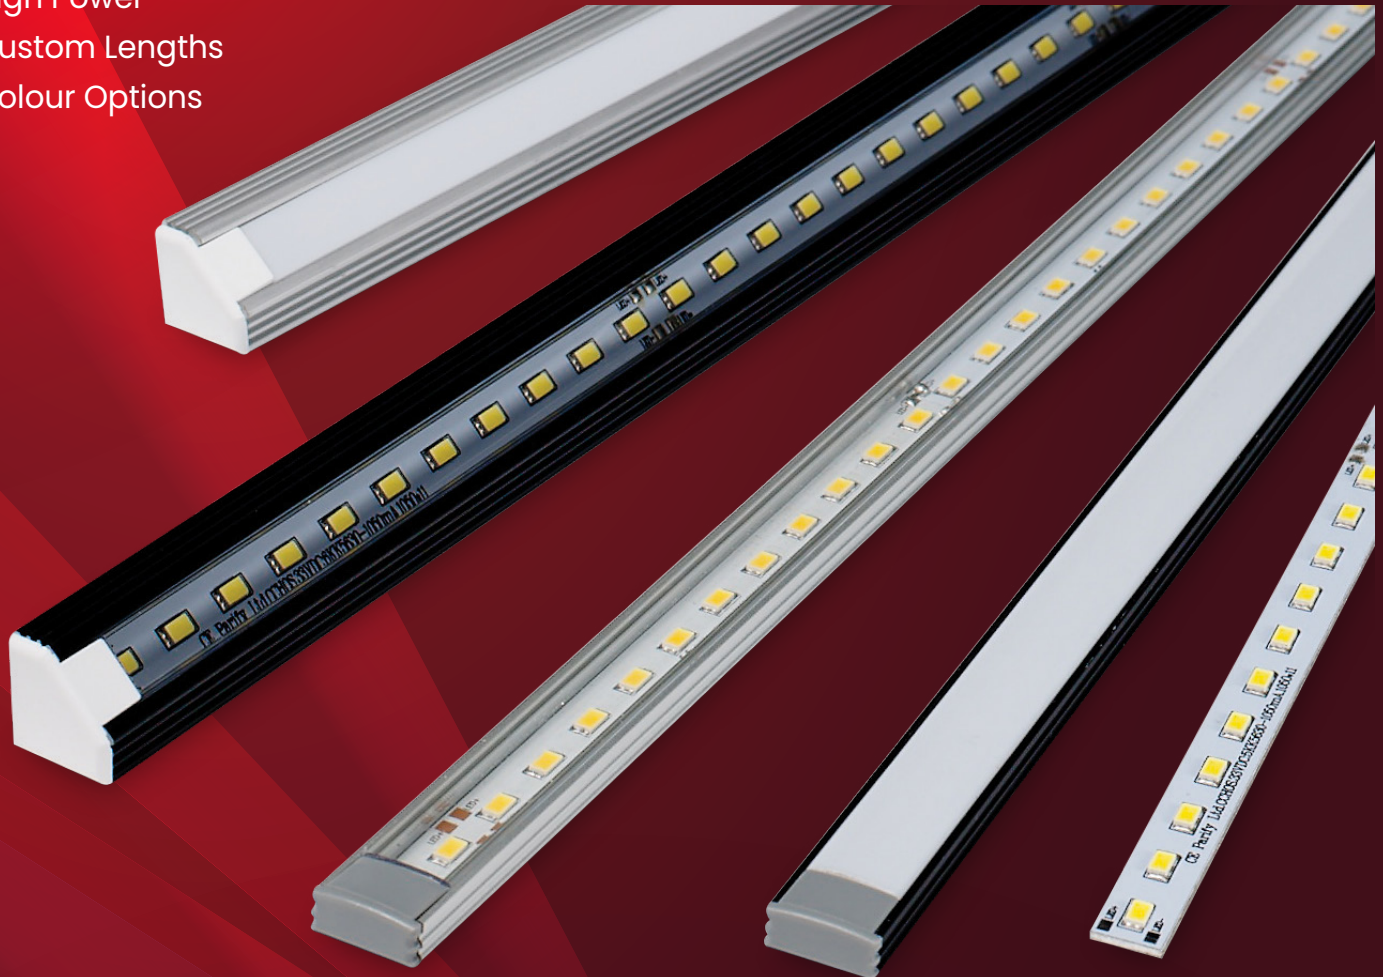

## LINEA

### Key Features

- High Power
- Custom Lengths
- Colour Options

Parify's unique solution to providing high levels of balanced discreet lighting in showcases is bespoke Linea profiles.

Linea is a unique blend of attractive aluminium heat-sink profiles and high output LED's. The Linea range of bespoke, made to measure LED lighting strips provides high levels of light in a dimmable (by demand), unit which is mountable either by clips or by 3M's renowned VHB linear adhesive.

With profiles available in satin aluminium, black, gold or bespoke configurations, clear white or opaque lenses, Linea has most applications covered.

Using light creatively to drive sales

[www.parifylighting.co.uk](http://www.parifylighting.co.uk)

## Linea

Type	Linea LED in-cabinet light
Power	Max. 27W per metre
Lumen Output	Max. 2700 lm per metre
Profiles	Flat or corner
Mounting	Clip or VHB tape